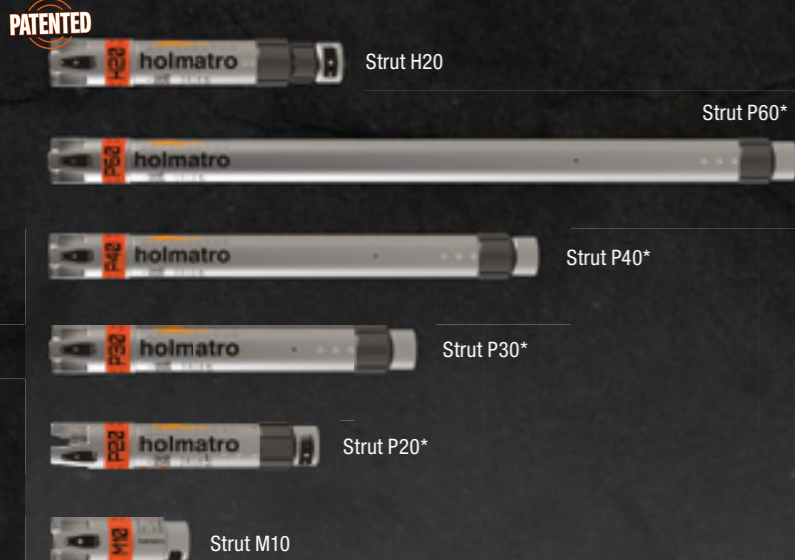

The most compact yet complete system ever.

OmniShore has been designed to do more with less. Featuring a limited number of components to support you in making every shoring operation safe and successful.

Struts

*Also available in OmniLock