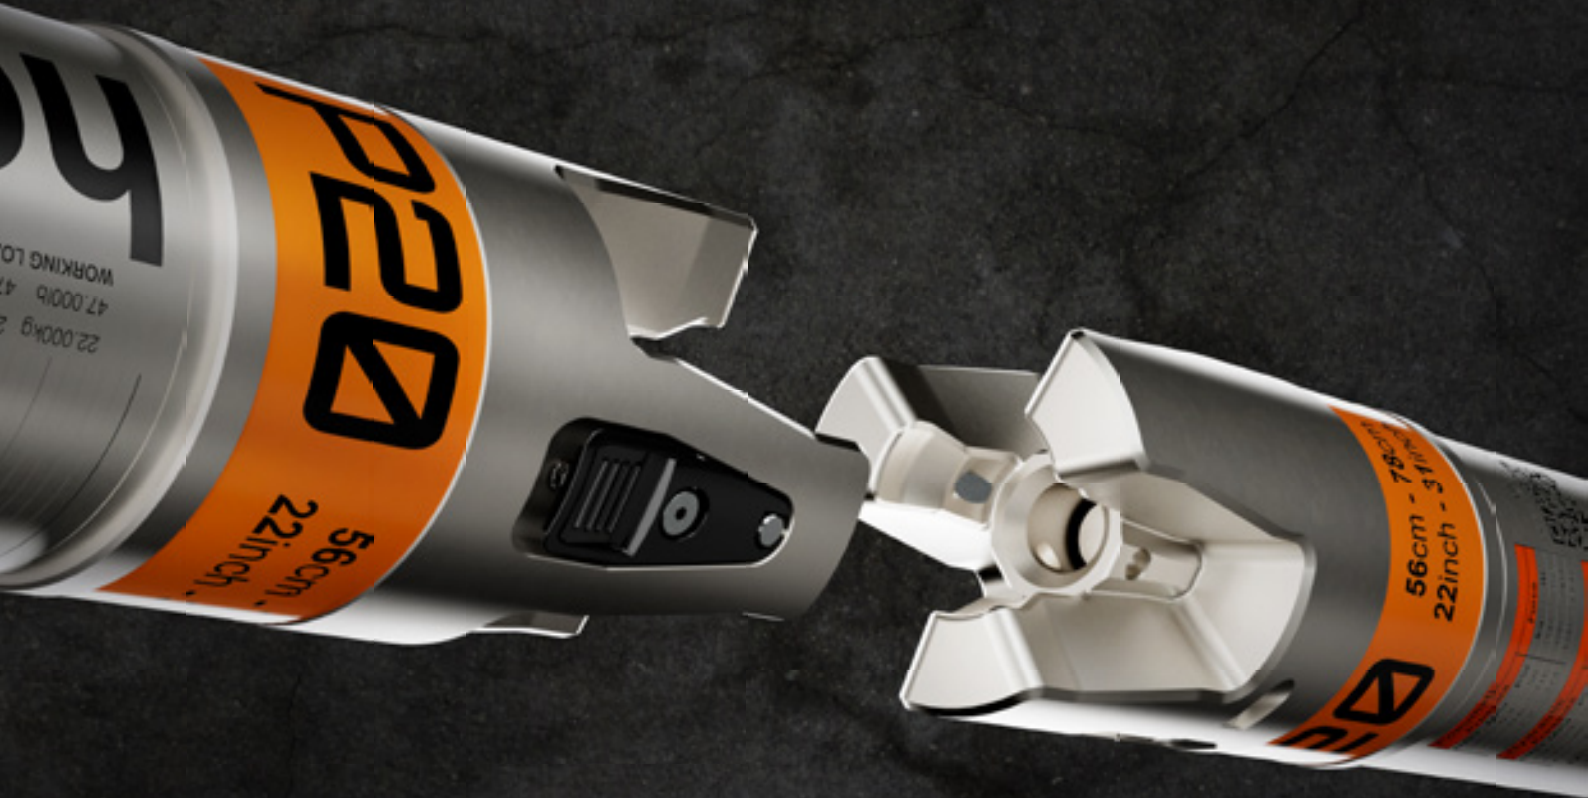

## Vehicle shoring

## Trench shoring

OmniShore features cutting-edge, patented innovations, giving you an edge in quickly and safely responding to every shoring scenario imaginable.

Holmatro developed OmniShore according to the criteria of testing used by FEMA's US&R Structures Sub Group to evaluate similar type shoring.