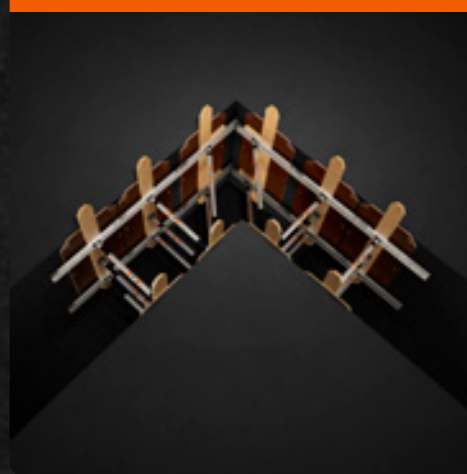

Trench shoring