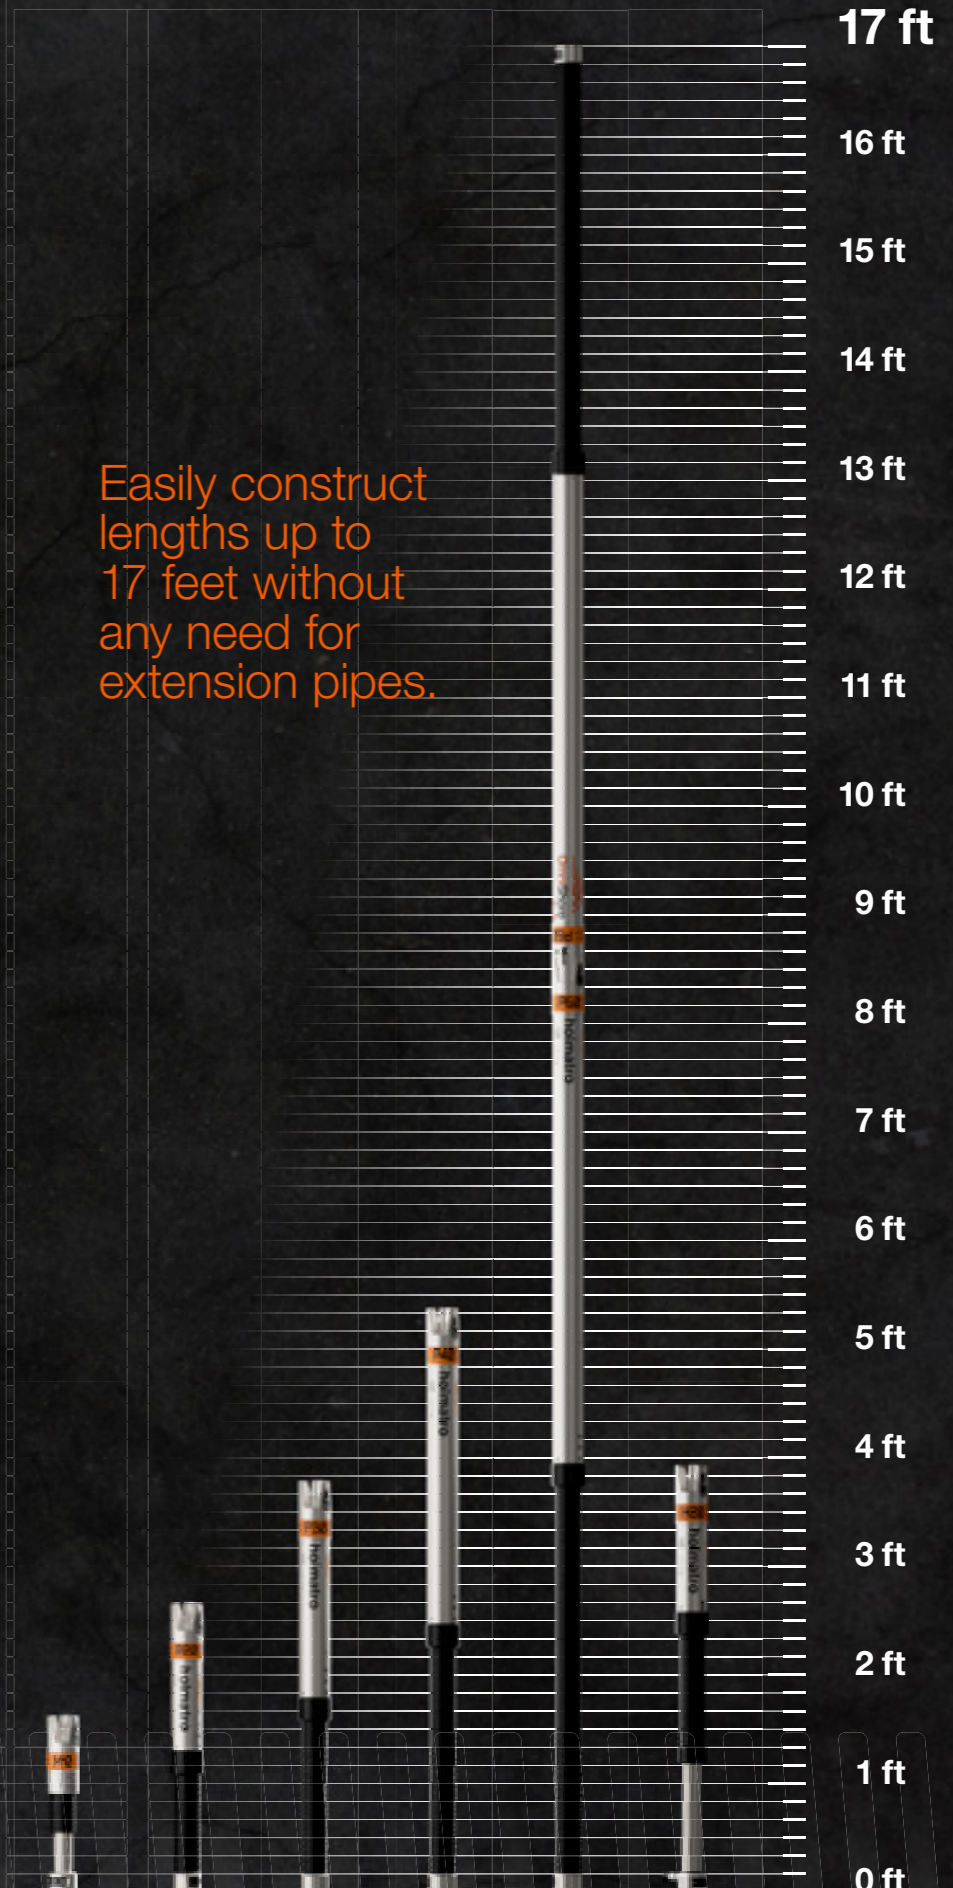

Fixed length extension pipes are not needed

We've eliminated the need for impractical extension pipes. Each strut also functions as one, saving you time as well as space.

Easily construct lengths up to 17 feet without any need for extension pipes.